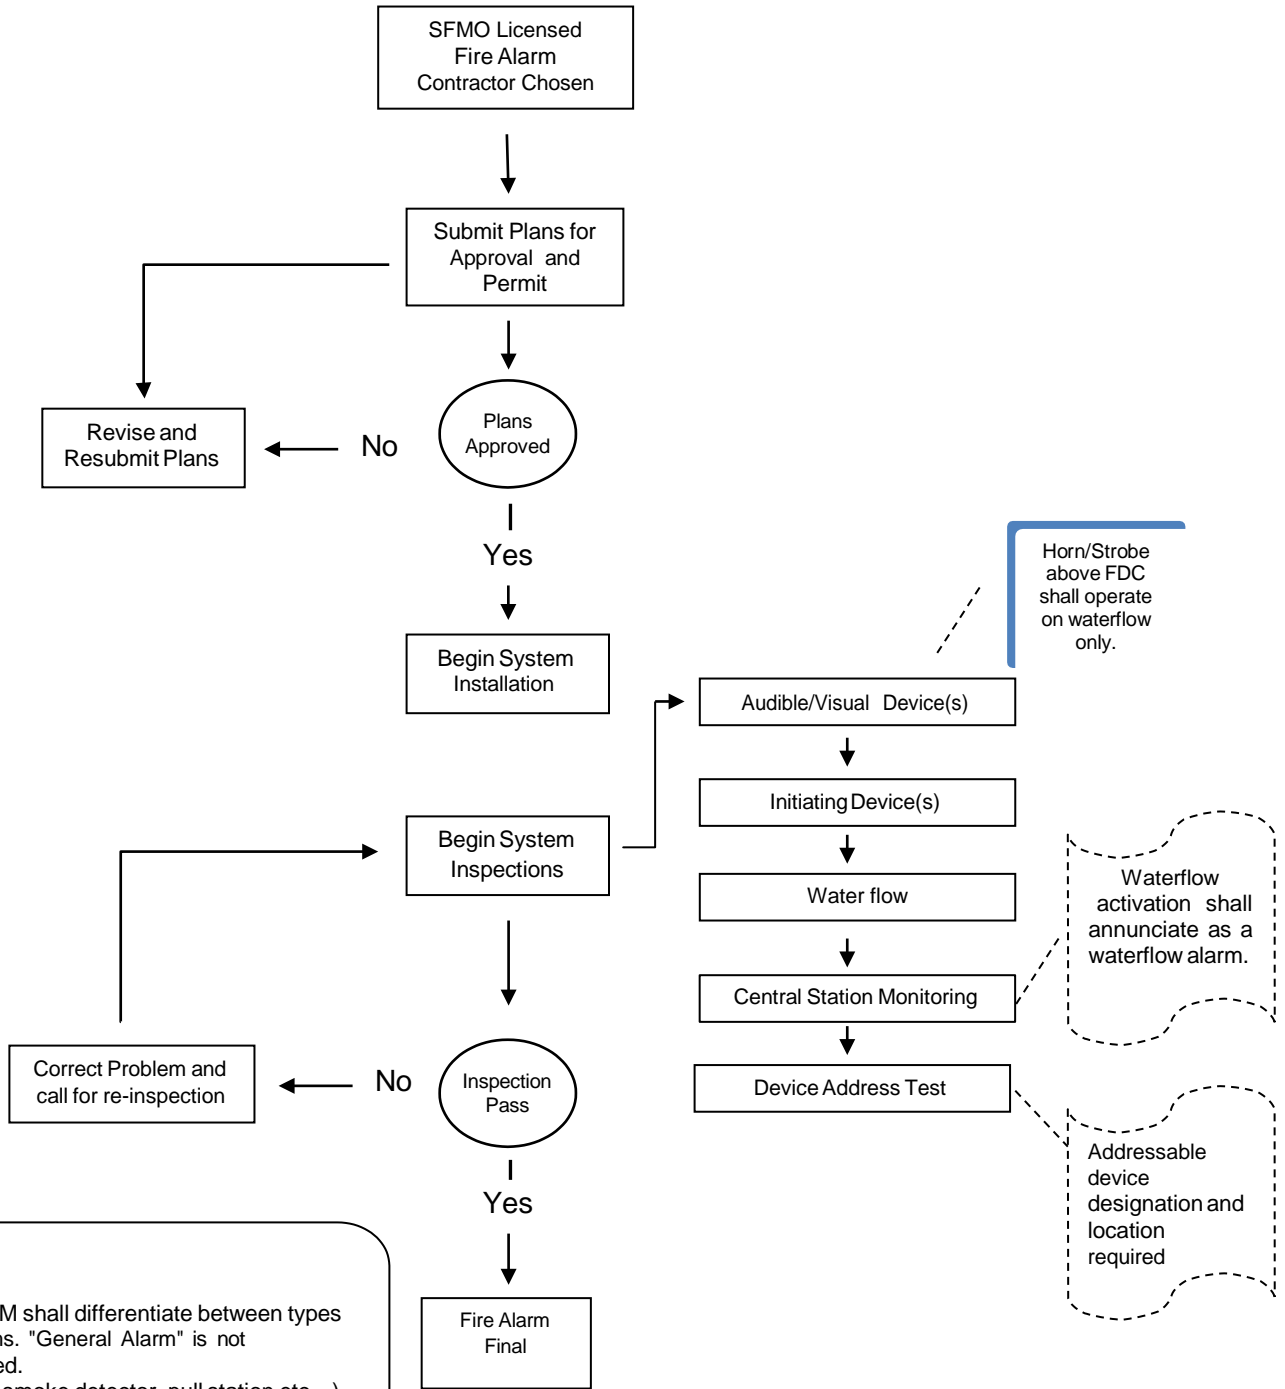

WCESD# 3

Fire Alarm Process Flow

NOTE:
 The CSM shall differentiate between types of alarms. "General Alarm" is not permitted.
 (waterflow alarm, smoke detector, pull station etc...)